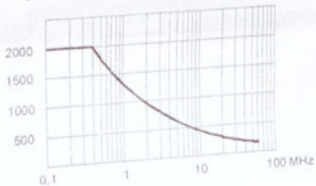

IPP 144 - 40 G

ALARM

LINE FEED
Enter

MENU
Select

Print: Derating Curve

Date:
Time:
Name:
Sign:

gmw